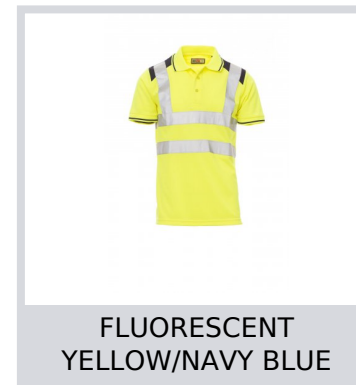

Colors

Washing instructions

Certifications