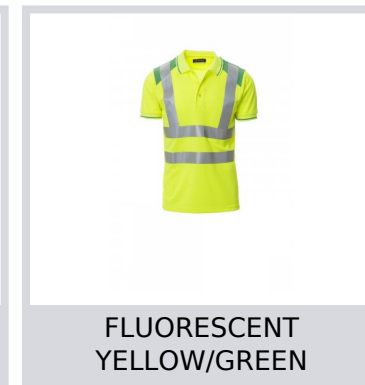

Colors

Washing instructions

Certifications