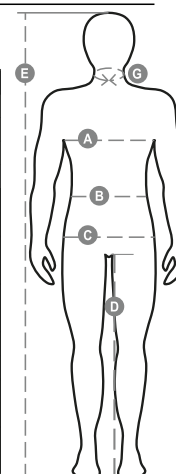

DOCKYARD

001220-0379

Triple use high visibility parka with the following features: unlined external jacket, full concealed zip, hideaway hood, two front pockets with flap, smartphone phone pocket and a hook ring for ID holders, internal pocket with Velcro. Detachable inner layer: padded lightweight jacket, detachable sleeves with elasticated RIB cuffs, heat-sealed seams, two front pockets with zip fastening, an internal pocket with zip fastening, heat-sealed seams.

Composition: 100% POLYESTER WITH PU COATED
Appearance: 300D OXFORD 100% PL/PU 190T TAFFETA
Weight: 180 GR/MQ
Sizes:
Packaging: 1/5
MADE IN: MADE IN CHINA
HS CODE: 62014090

Colors

FLUORESCENT
YELLOW/NAVY BLUE

FLUORESCENT
ORANGE/NAVY BLUE

Size Guide

International Sizes	XXS		XS		S		M		L		XL		XXL		3XL		4XL		5XL	
IT - DE	36	38	40	42	44	46	48	50	52	54	56	58	60	62	64	66	68	70	72	74
FR - ES	32	34	36	38	40	42	44	46	48	50	52	54	56	58	60	62	64	66	68	70
UK Top	29	30	31	33	34	36	38	39	41	42	44	46	47	48	50	52	53	55	56	58
UK Trousers	25	27	28	29	30	32	33	34	36	38	40	41	43	45	46	48	49	51	52	54
(G) - cm	37	37	38	38	39	39	40	40	41	41	42,5	42,5	44	44	45	45	46	46	47	47
(G) - in	14½	14½	15	15	15½	15½	15¾	15¾	16	16	16¾	16¾	17¼	17¼	17¾	17¾	18	18	18½	18½
(A) - cm	72	76	80	84	88	92	96	100	104	108	112	116	120	124	128	132	136	140	144	148
(A) - in	28	30	31	33	34	36	38	39	41	42	44	46	47	48	50	52	53	55	56	58
(B) - cm	64	68	72	74	76	80	84	88	92	96	100	104	108	112	116	120	124	128	132	136
(B) - in	25	27	28	29	30	32	33	34	36	38	40	41	43	45	46	48	49	51	52	54
(C) - cm	80	84	88	90	92	96	100	104	108	112	116	120	124	128	132	136	140	144	148	152
(C) - in	31	33	34	35	36	38	39	41	42	44	46	47	49	50	52	53	55	56	58	59
(D) - cm	82	82	84	84	85	85	86	86	87	87	88	88	88	88	88	88	89	89	89	89
(D) - in	32	32	33	33	33	33	33	33	34	34	34	34	34	34	34	34	35	35	35	35
(E) - cm	170/181				175/187				175/189											
(E) - in	67/71				69/73				69/75											