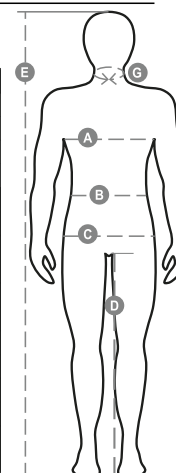

YARD

001221-0379

Two-tone high visibility parka with reflective bands, full zip with flap, hood that can be folded into the collar, elasticated RIB cuffs, two front pockets with flap, smartphone pocket and a hook ring for ID holders. Padded inner layer, internal pocket with Velcro, heat-sealed seams.

Composition: 100% POLYESTER WITH PU COATED
Appearance: 300D OXFORD 100% PL/PU 190T TAFFETA
Weight: 180 GR/MQ
Sizes:
Packaging: 1/5

MADE IN: MADE IN CHINA
HS CODE: 62102000

Colors

FLUORESCENT
YELLOW/NAVY BLUE

FLUORESCENT
ORANGE/NAVY BLUE

Size Guide

International Sizes	XXS		XS		S		M		L		XL		XXL		3XL		4XL		5XL	
IT - DE	36	38	40	42	44	46	48	50	52	54	56	58	60	62	64	66	68	70	72	74
FR - ES	32	34	36	38	40	42	44	46	48	50	52	54	56	58	60	62	64	66	68	70
UK Top	29	30	31	33	34	36	38	39	41	42	44	46	47	48	50	52	53	55	56	58
UK Trousers	25	27	28	29	30	32	33	34	36	38	40	41	43	45	46	48	49	51	52	54
(G) - cm	37	37	38	38	39	39	40	40	41	41	42,5	42,5	44	44	45	45	46	46	47	47
(G) - in	14½	14½	15	15	15½	15½	15¾	15¾	16	16	16¾	16¾	17¼	17¼	17¾	17¾	18	18	18½	18½
(A) - cm	72	76	80	84	88	92	96	100	104	108	112	116	120	124	128	132	136	140	144	148
(A) - in	28	30	31	33	34	36	38	39	41	42	44	46	47	48	50	52	53	55	56	58
(B) - cm	64	68	72	74	76	80	84	88	92	96	100	104	108	112	116	120	124	128	132	136
(B) - in	25	27	28	29	30	32	33	34	36	38	40	41	43	45	46	48	49	51	52	54
(C) - cm	80	84	88	90	92	96	100	104	108	112	116	120	124	128	132	136	140	144	148	152
(C) - in	31	33	34	35	36	38	39	41	42	44	46	47	49	50	52	53	55	56	58	59
(D) - cm	82	82	84	84	85	85	86	86	87	87	88	88	88	88	88	88	89	89	89	89
(D) - in	32	32	33	33	33	33	33	33	34	34	34	34	34	34	34	34	35	35	35	35
(E) - cm	170/181				175/187				175/189											
(E) - in	67/71				69/73				69/75											