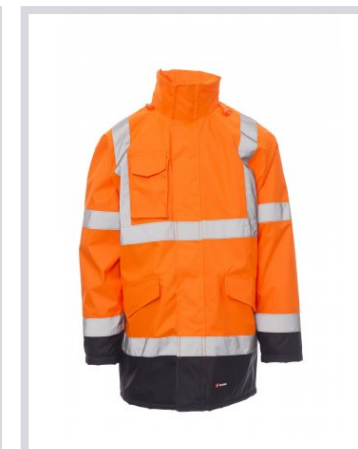

YARD

001221-0379

Two-tone high visibility parka with reflective bands, full zip with flap, hood that can be folded into the collar, elasticated RIB cuffs, two front pockets with flap, smartphone pocket and a hook ring for ID holders. Padded inner layer, internal pocket with Velcro, heat-sealed seams.

Composition: 100% POLYESTER WITH PU COATED
Appearance: 300D OXFORD 100% PL/PU 190T TAFFETA
Weight: 180 GR/MQ
Sizes:
Packaging: 1/5

MADE IN: MADE IN CHINA
HS CODE: 62102000

Colors

FLUORESCENT
YELLOW/NAVY BLUE